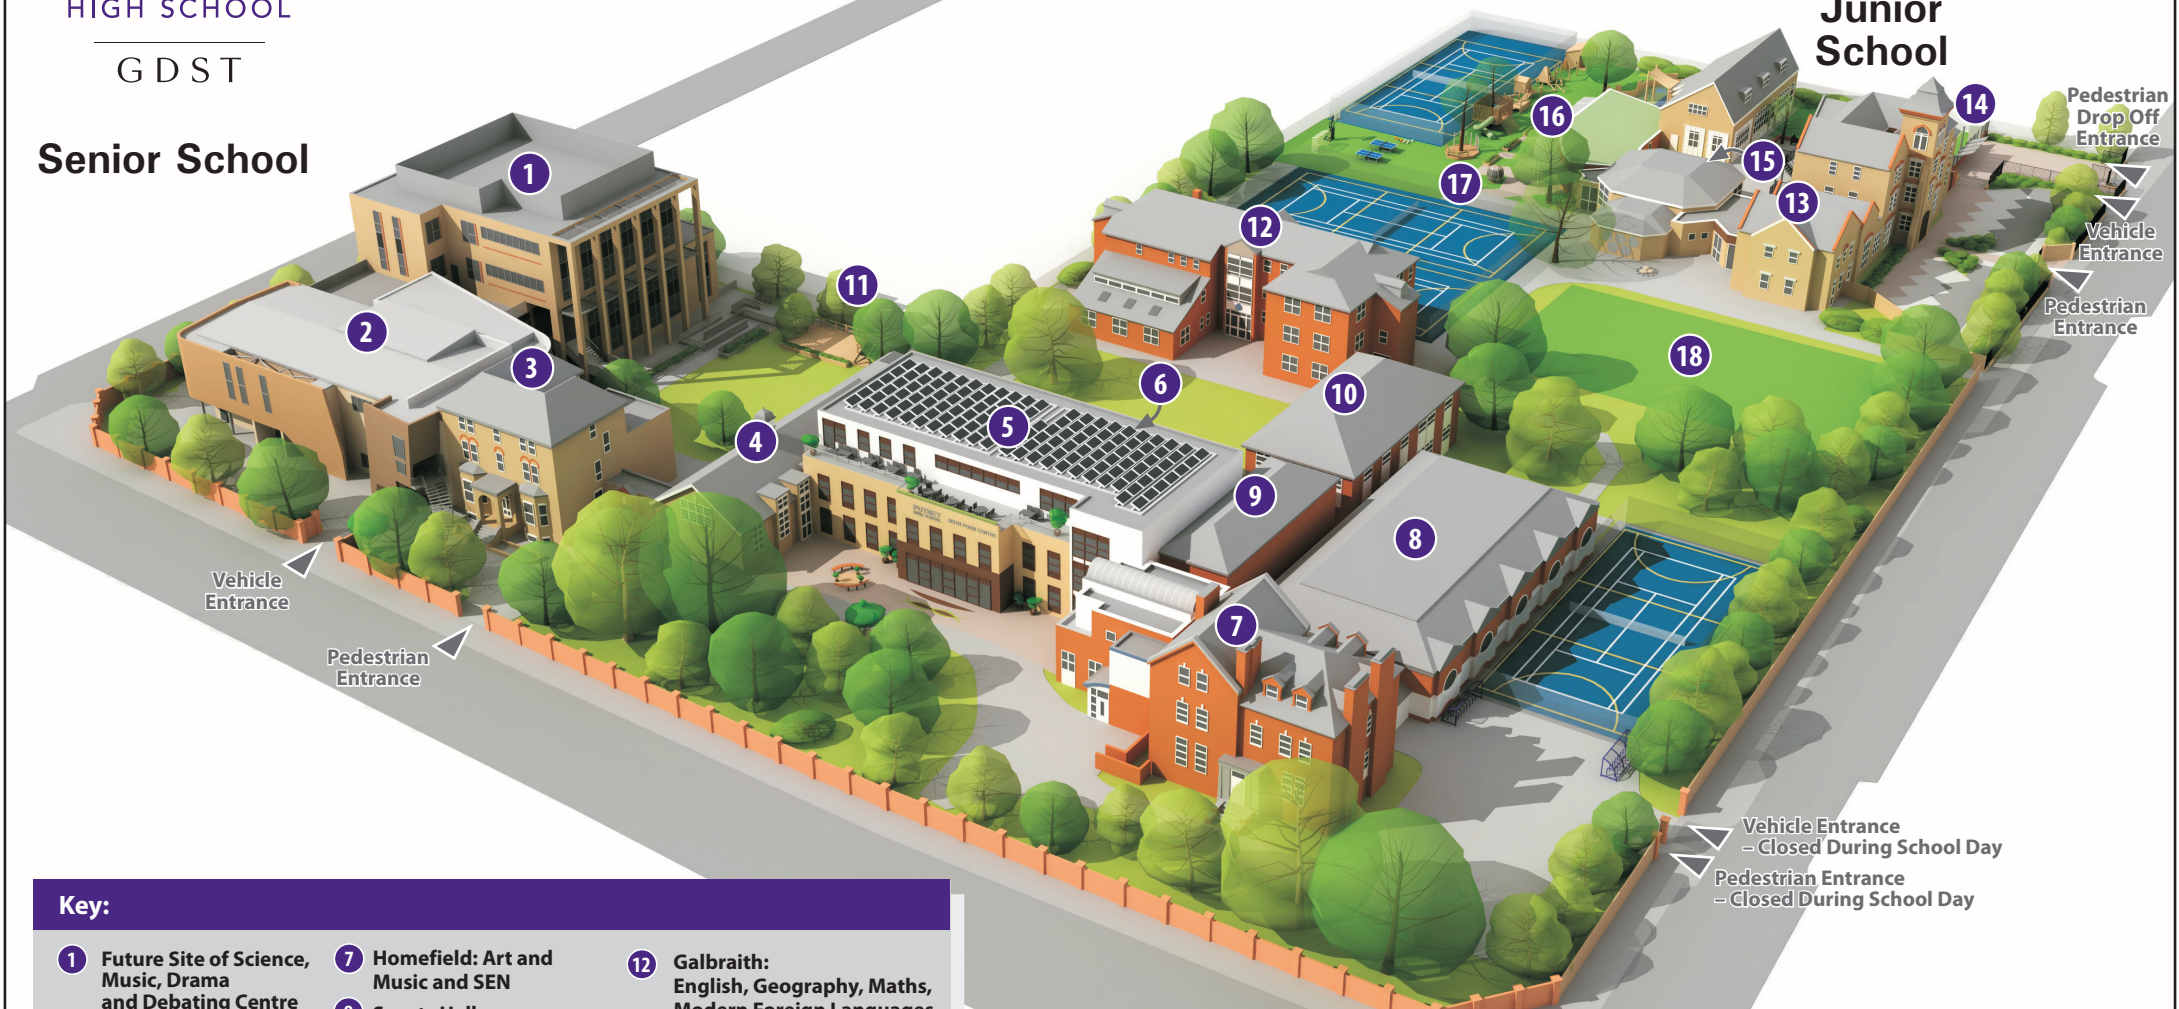

# PUTNEY HIGH SCHOOL

GDST

## Senior School

## Junior School

Putney Hill

Vehicle Entrance  
- Closed During School Day

Pedestrian Entrance  
- Closed During School Day

Pedestrian Drop Off Entrance

Vehicle Entrance

Pedestrian Entrance