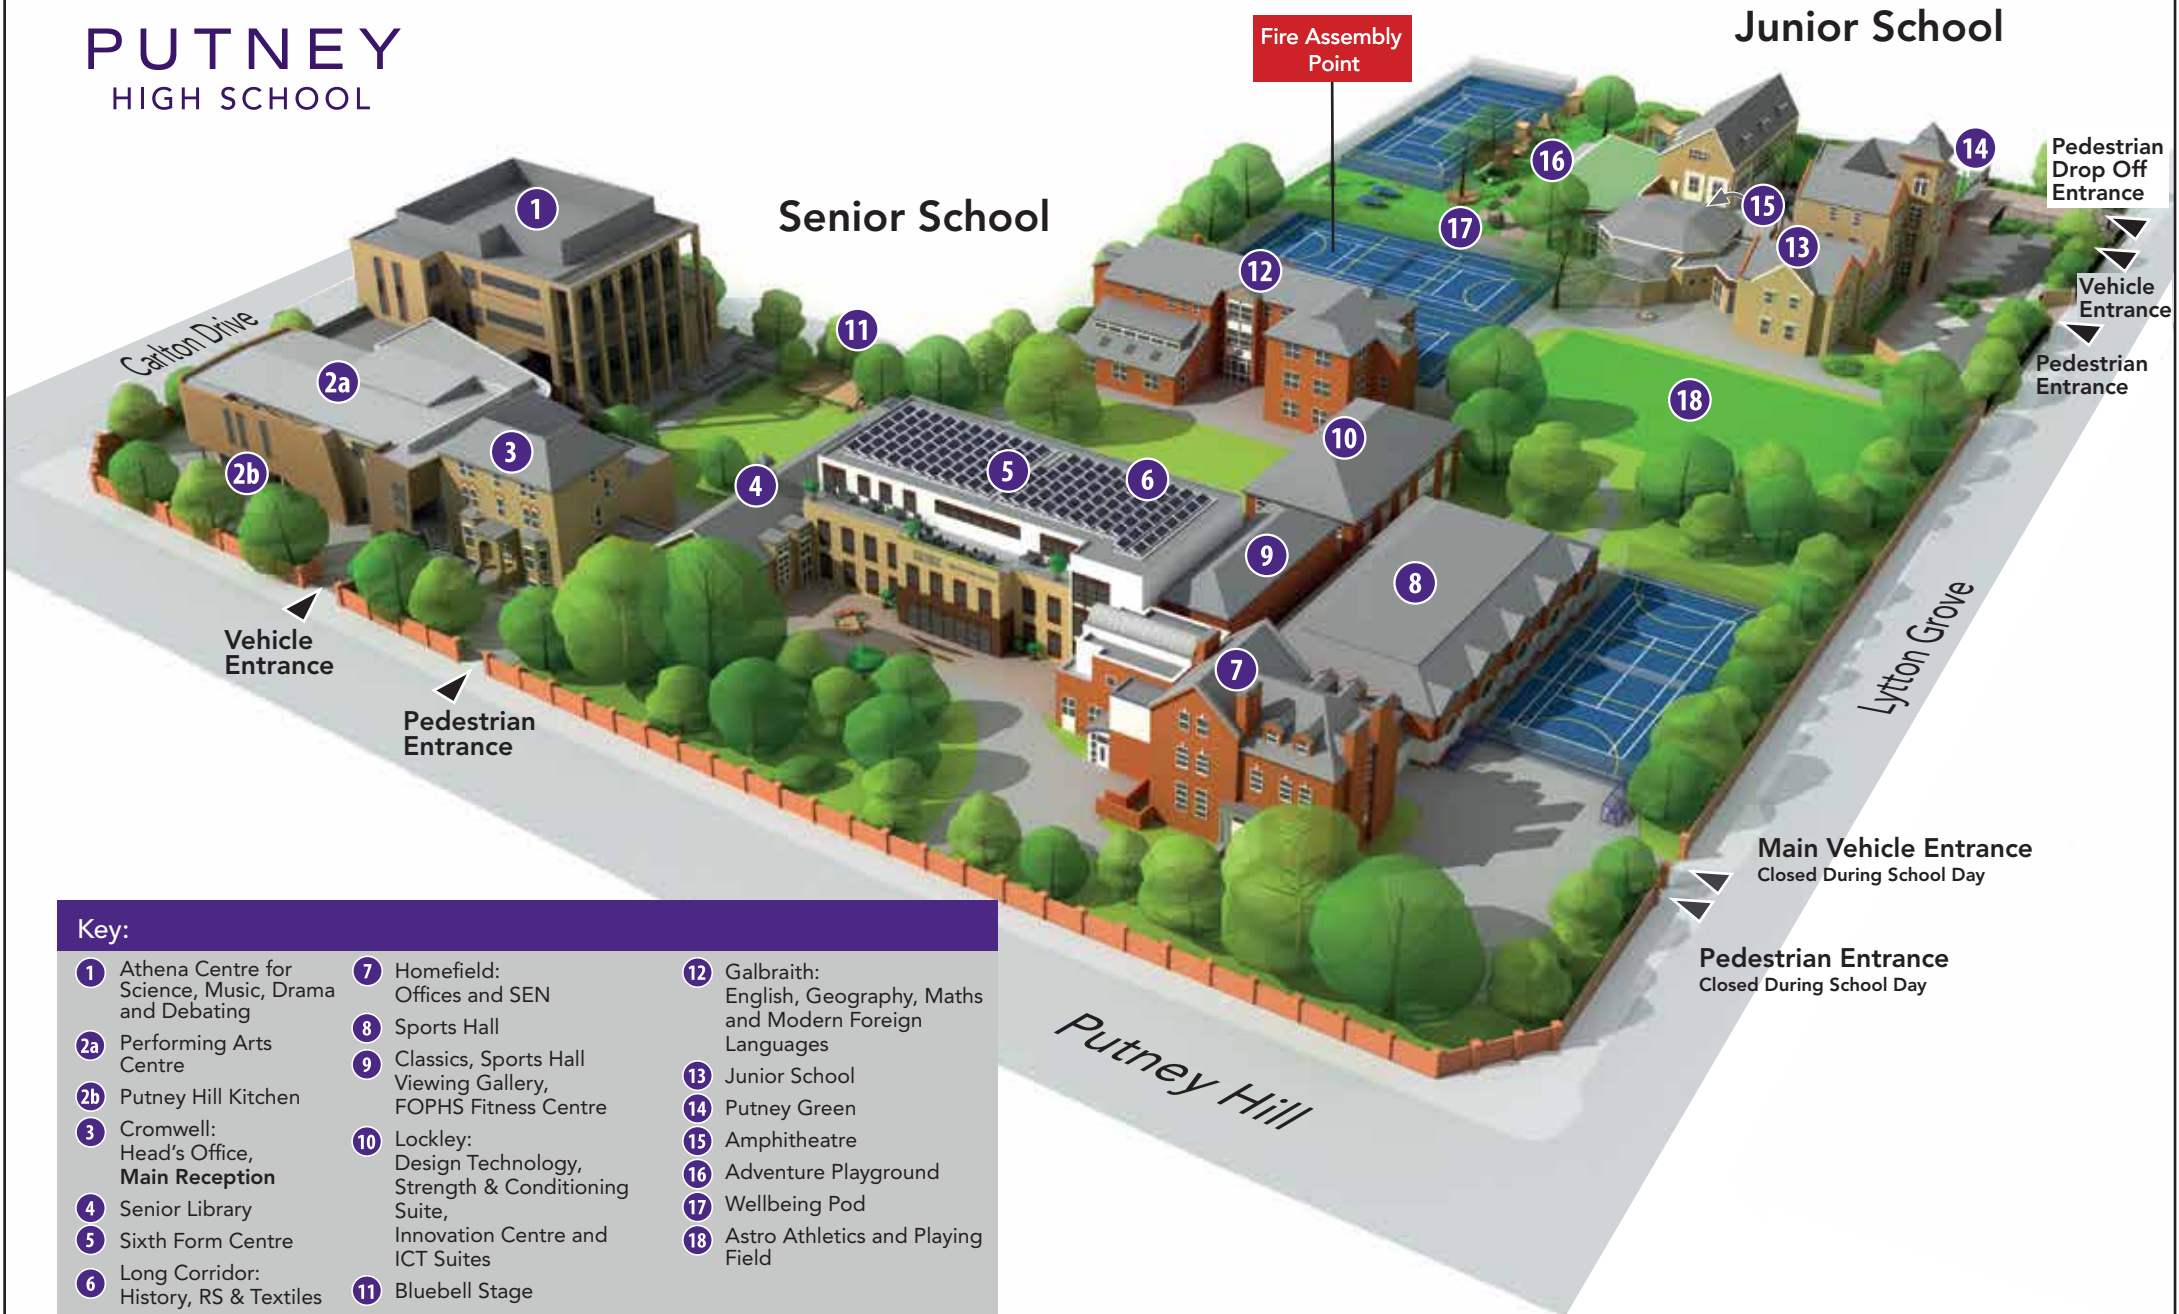

PUTNEY HIGH SCHOOL

Key:

- | | | |
|--|--|--|
| 1 Athena Centre for Science, Music, Drama and Debating | 7 Homefield: Offices and SEN | 12 Galbraith: English, Geography, Maths and Modern Foreign Languages |
| 2a Performing Arts Centre | 8 Sports Hall | 13 Junior School |
| 2b Putney Hill Kitchen | 9 Classics, Sports Hall Viewing Gallery, FOPHS Fitness Centre | 14 Putney Green |
| 3 Cromwell: Head's Office, Main Reception | 10 Lockley: Design Technology, Strength & Conditioning Suite, Innovation Centre and ICT Suites | 15 Amphitheatre |
| 4 Senior Library | 11 Bluebell Stage | 16 Adventure Playground |
| 5 Sixth Form Centre | | 17 Wellbeing Pod |
| 6 Long Corridor: History, RS & Textiles | | 18 Astro Athletics and Playing Field |

PUTNEY
HIGH SCHOOL

SENIOR SCHOOL

Galbraith

Sixth Form Centre
Second Floor

Third Floor

Athena Centre
Third Floor

Athena Centre
Second Floor

Athena Centre
Ground Floor

Homefield
Ground Floor

Cromwell

Main Entrance & Sixth Form Student Entrance