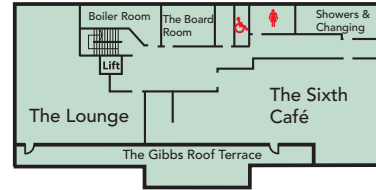

PUTNEY HIGH SCHOOL

Key:

- | | | |
|--|--|--|
| 1 Athena Centre for Science, Music, Drama and Debating | 7 Homefield: Offices and SEN | 12 Galbraith: English, Geography, Maths and Modern Foreign Languages |
| 2a Performing Arts Centre | 8 Sports Hall | 13 Junior School |
| 2b Putney Hill Kitchen | 9 Classics, Sports Hall Viewing Gallery, FOPHS Fitness Centre | 14 Putney Green |
| 3 Cromwell: Head's Office, Main Reception | 10 Lockley: Design Technology, Strength & Conditioning Suite, Innovation Centre and ICT Suites | 15 Amphitheatre |
| 4 Senior Library | 11 Bluebell Stage | 16 Adventure Playground |
| 5 Sixth Form Centre | | 17 Wellbeing Pod |
| 6 Long Corridor: History, RS & Textiles | | 18 Astro Athletics and Playing Field |

PUTNEY
HIGH SCHOOL

SENIOR SCHOOL

Galbraith

Sixth Form Centre
Second Floor

Third Floor

Athena Centre
Third Floor

Athena Centre
Second Floor

Athena Centre
Ground Floor

Athena Centre
First Floor

Sixth Form Centre
First Floor

Homefield
First Floor

Homefield
Second Floor

Lockley
Ground Floor

Lockley
First Floor

Homefield
Second Floor

Sixth Form Centre
Ground Floor