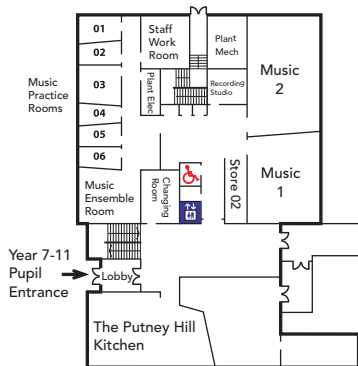

PUTNEY HIGH SCHOOL

Key:

- | | | |
|--|--|--|
| 1 Athena Centre for Science, Music, Drama and Debating | 7 Homefield: Offices and SEN | 12 Galbraith: English, Geography, Maths and Modern Foreign Languages |
| 2a Performing Arts Centre | 8 Sports Hall | 13 Junior School |
| 2b Putney Hill Kitchen | 9 Classics, Sports Hall Viewing Gallery, FOPHS Fitness Centre | 14 Putney Green |
| 3 Cromwell: Head's Office, Main Reception | 10 Lockley: Design Technology, Strength & Conditioning Suite, Innovation Centre and ICT Suites | 15 Amphitheatre |
| 4 Senior Library | 11 Bluebell Stage | 16 Adventure Playground |
| 5 Sixth Form Centre | | 17 Wellbeing Pod |
| 6 Long Corridor: History, RS & Textiles | | 18 Astro Athletics and Playing Field |

PUTNEY
HIGH SCHOOL

SENIOR SCHOOL

Galbraith

Sixth Form Centre
Second Floor

Third Floor

Athena Centre
Third Floor

Athena Centre
Second Floor

Athena Centre
Ground Floor

Athena Centre
First Floor

Sixth Form Centre
First Floor

Homefield
First Floor

Homefield
Second Floor

Lockley
Ground Floor

Lockley
First Floor

Homefield
Second Floor

Sixth Form Centre
Ground Floor